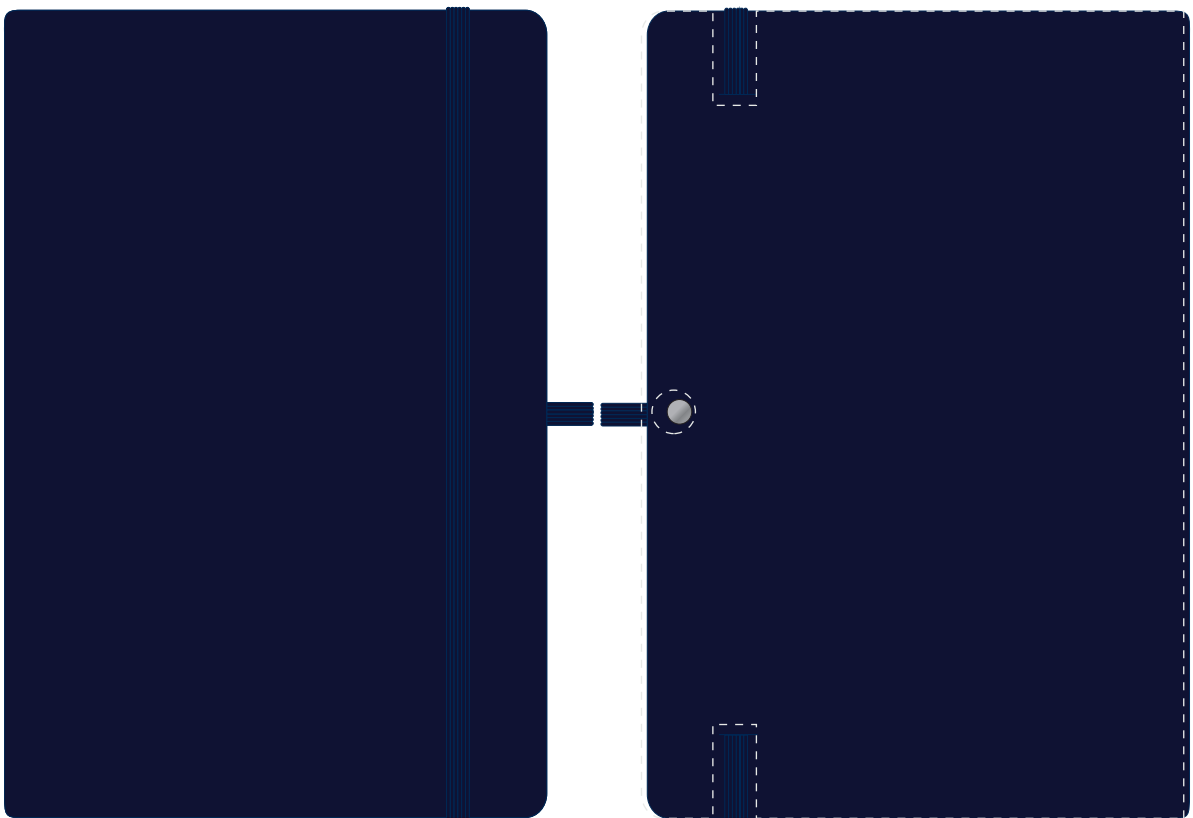

Your Ref:	Quantity:	Product Code: QS0745
Our Ref:	Version: 1	Product Colour: NAVY BLUE

PRINTING CONCERNS:**PRODUCT INFO: DUE TO THE NATURE OF THE PRODUCT THE PRINT POSITION MAY VARY BY 2 - 3 MM**

We stock this item in the following colours

**PANTONE REFERENCE(S)**

Full Colour (Edge to Edge)

Product Image for visualisation
- colours may vary

ARTWORK SCALE 50%

- CENTRED TO PRINT AREA
- CENTRED TO NOTEBOOK

The dashed line is to demonstrate print area and will not appear on your printed item

To proceed, please approve visual via the online system.

ARTWORK SCALE 100%
Max print area: Edge to Edge

ARTWORK SCALE 100%
Max print area: Edge to Edge